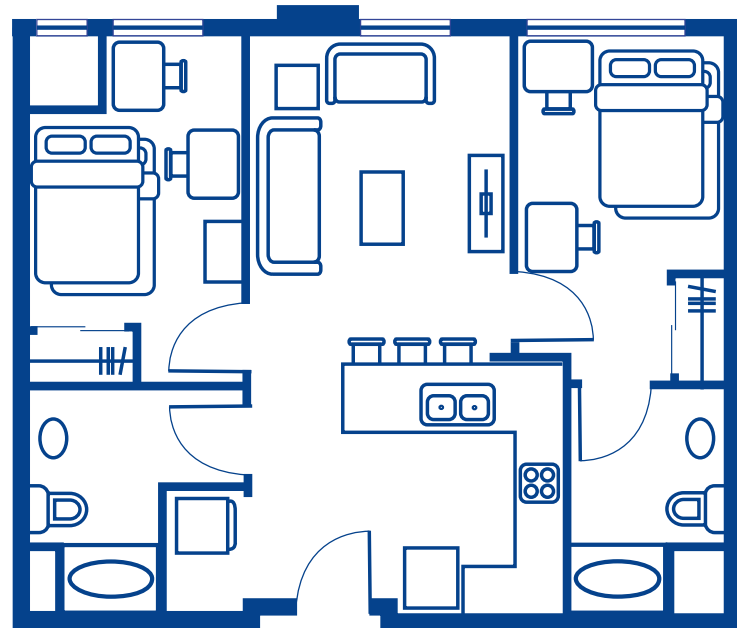

22-A 2 BEDROOM, 2 BATH DOUBLE OCCUPANCY

608-231-8000

LarkAtRandall.com

22-B 2 BEDROOM, 2 BATH SINGLE OCCUPANCY

608-231-8000

LarkAtRandall.com

22-B 2 BEDROOM, 2 BATH DOUBLE OCCUPANCY

608-231-8000

LarkAtRandall.com

24 2 BEDROOM, 2 BATH SINGLE OCCUPANCY

608-231-8000

LarkAtRandall.com

24 2 BEDROOM, 2 BATH DOUBLE OCCUPANCY

608-231-8000

LarkAtRandall.com