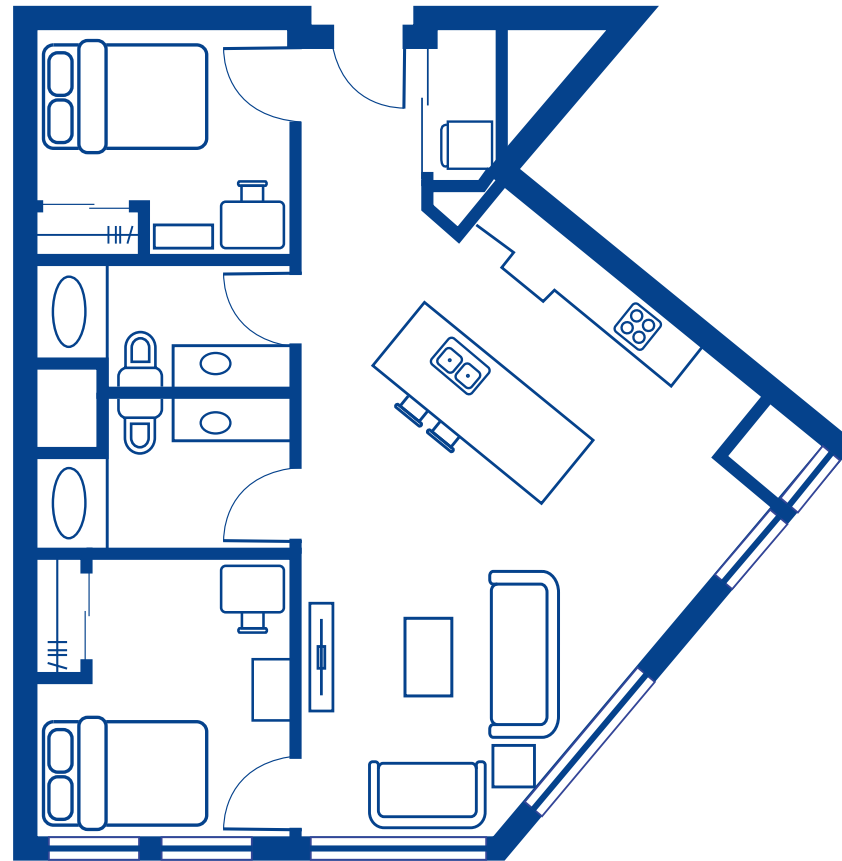

02 2 BEDROOM, 2 BATH

608-231-8000

LarkAtRandall.com

05 2 BEDROOM, 2 BATH

07 2 BEDROOM, 2 BATH

22-A 2 BEDROOM, 2 BATH SINGLE OCCUPANCY

608-231-8000

LarkAtRandall.com

22-A 2 BEDROOM, 2 BATH DOUBLE OCCUPANCY

608-231-8000

LarkAtRandall.com

22-B 2 BEDROOM, 2 BATH SINGLE OCCUPANCY

608-231-8000

LarkAtRandall.com

22-B 2 BEDROOM, 2 BATH DOUBLE OCCUPANCY

608-231-8000

LarkAtRandall.com

24 2 BEDROOM, 2 BATH SINGLE OCCUPANCY

608-231-8000

LarkAtRandall.com

24 2 BEDROOM, 2 BATH DOUBLE OCCUPANCY

608-231-8000

LarkAtRandall.com